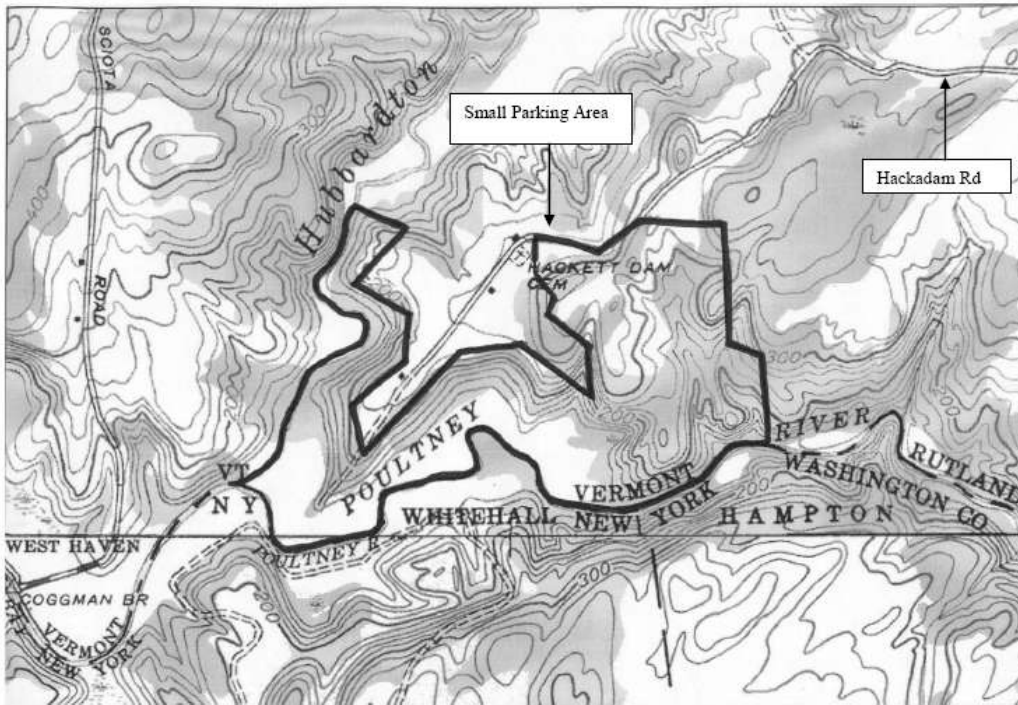

VT Lower Poultney River Preserve Map:

**The Nature Conservancy's Lands Open for Fall Hunting
from Oct 1st to Dec 31st
on the Lower Poultney River Preserve in West Haven, Vermont**