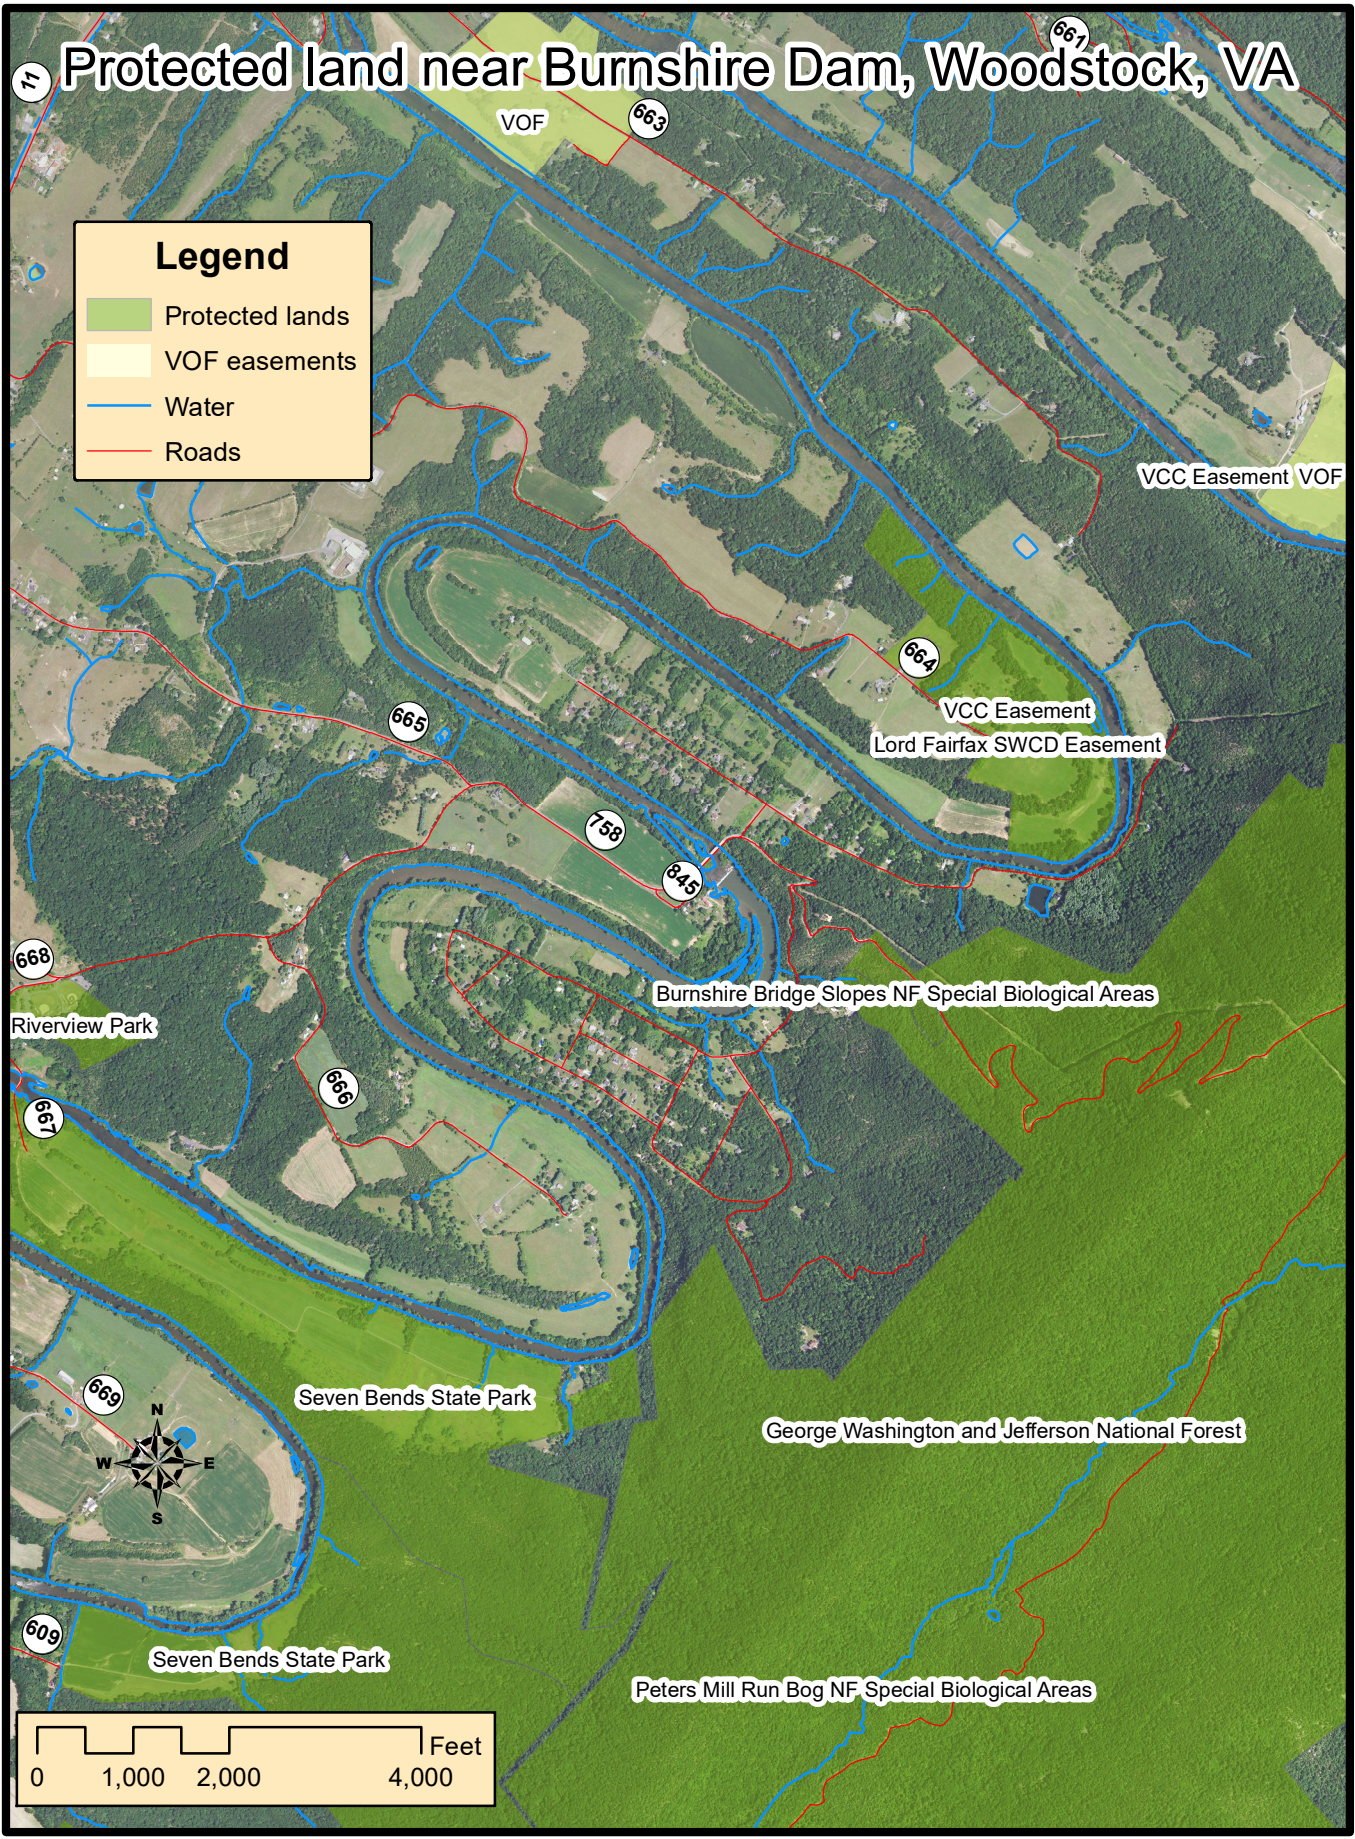

Protected land near Burnshire Dam, Woodstock, VA

Legend

- Protected lands
- VOF easements
- Water
- Roads

VOF

663

667

VCC Easement VOF

664

VCC Easement
Lord Fairfax SWCD Easement

665

758

845

Burnshire Bridge Slopes NF Special Biological Areas

668

Riverview Park

667

666

669

Seven Bends State Park

George Washington and Jefferson National Forest

670

Seven Bends State Park

Peters Mill Run Bog NF Special Biological Areas